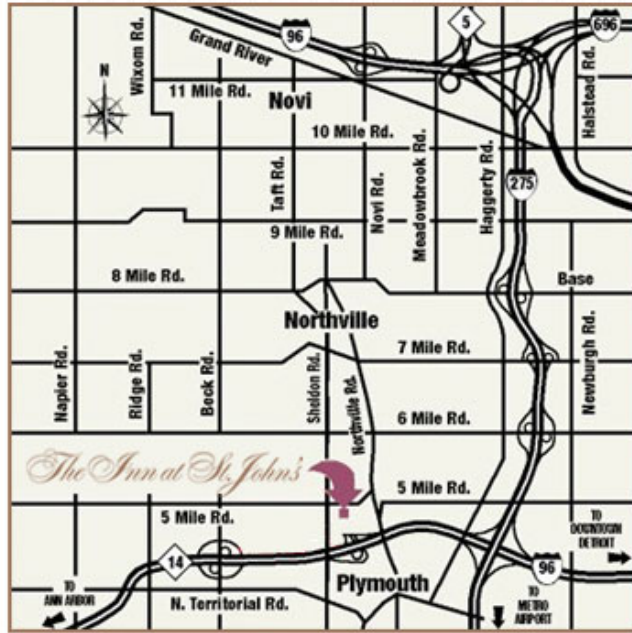

The Inn at St. John's

44045 Five Mile Road
Plymouth, Michigan 48170
734.414.0600

Driving Directions

From the East

Follow I-96 until it turns into M-14. Follow M-14 west to Sheldon Road exit. Turn right onto Sheldon Road. Follow Sheldon Road for about half a mile. Turn right on to Five Mile Road. Entrance to The Inn at St. John's is on the right.

From the West

Follow M-14 east to Sheldon Road exit. Turn right onto Sheldon Road. Follow Sheldon Road for about half a mile. Turn right onto Five Mile Road. Entrance to The Inn at St. John's is on the right.

From The South

Take I-275 north to M-14. Exit onto M-14 west towards Ann Arbor. Follow M-14 west to Sheldon Road exit. Turn right onto Sheldon Road. Follow Sheldon Road for about half a mile. Turn right onto Five Mile Road. Entrance to The Inn at St. John's is on the right.

From The North

Take I-275 south to M-14. Exit onto M-14 west towards Ann Arbor. Follow M-14 west to Sheldon Road exit. Turn right onto Sheldon Road. Follow Sheldon Road for about a half mile. Turn right onto Five Mile Road. Entrance to The Inn at St. John's is on the right.