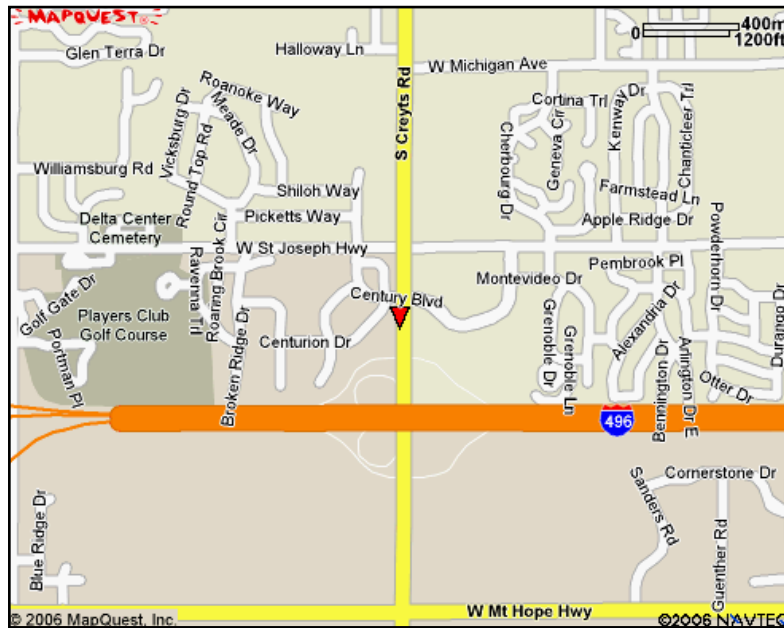

Sheraton Lansing Hotel

925 S. Creyts Road
Lansing, Michigan 48917
517.323.7100 • Fax: 517.323.2180

Driving Directions

From the East

Take Interstate 96 to Interstate 496 West (Exit 106B/Downtown Lansing). Continue on I-496 to Creyts Road (Exit 1B). Turn right on Creyts Road. Then turn right at the first light. The hotel is on the right at the second driveway.

From the North

Take U.S. Highway 27 South to Interstate 69 (Exit 89). Continue on I-69 towards Charlotte/Ft. Wayne. I-69 will merge with Interstate 96 East. Proceed on I-96 East and take Exit 95 (Downtown Lansing). Proceed one mile and turn left at Creyts Road (Exit 1). Then turn right at the first light.

From the West

Follow Interstate 96 East to Interstate 496. Then take Exit 95 (Downtown Lansing). Proceed one mile and take Exit 1 (Creyts Road). Turn left on Creyts Road and turn right at the first light. The hotel is on the right at the second driveway.

From the South

Take U.S. Highway 27 North to Interstate 96 West. Continue on I-96 West to Interstate 496. Proceed on I-496 and take Exit 95 for Downtown Lansing. Continue for one mile and take Exit 1 (Creyts Road). Turn left on Creyts Road. Then turn right at the first light. The hotel is on the right at the second driveway.