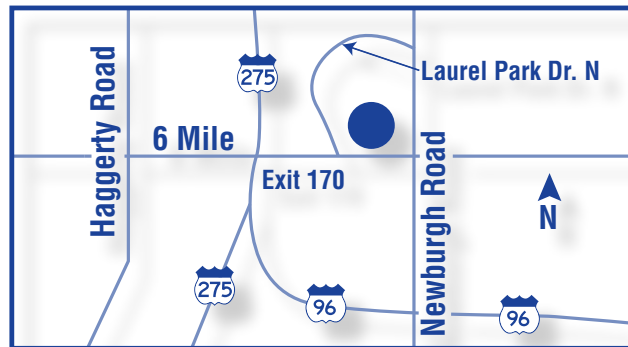

Holiday Inn - Livonia West

17123 Laurel Park Drive North
Livonia, Michigan 48152
888.HOLIDAY (888.465.4329) • 734.464.1300
Fax 734.464.1596

Driving Directions

From Detroit Metro Airport

Take I-94 West to I-275 North, Exit 170 (6 Mile Road). Turn right on 6 Mile Road and then left on Laurel Park Drive.