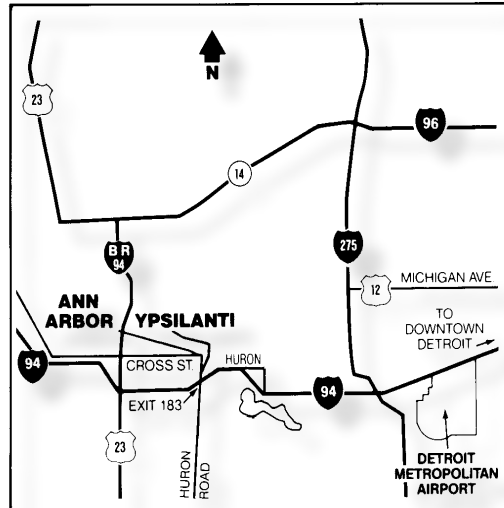

Ypsilanti Marriott at Eagle Crest

1275 S. Huron Street
Ypsilanti, Michigan 48197
Phone: 734.487.2000

Driving Directions

From Metro Detroit Airport

Take I-94 West towards Chicago. Exit at Exit 183 and head South (turn left). Turn left into the Eagle Crest Conference Resort.

From US 23 North

Take US 23 South to I-94 East. Exit at Exit 183 and head South (turn right). Turn left into the Eagle Crest Conference Resort.

From US 23 South

Take I-94 East towards Detroit. Exit at Exit 183 and head South (turn right). Turn left into the Eagle Crest Conference Resort.