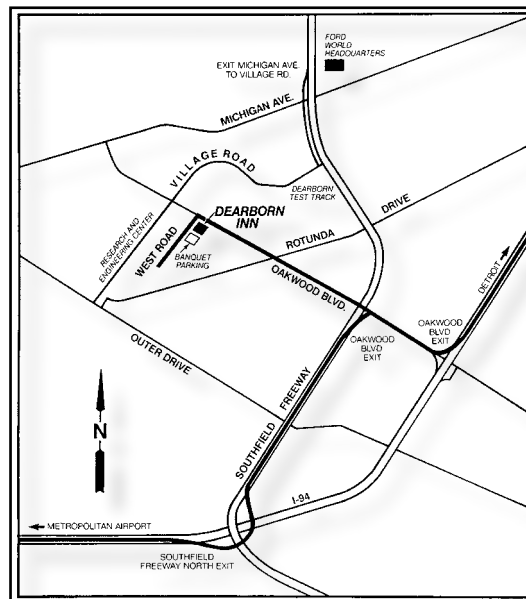

The Dearborn Inn

20301 Oakwood Boulevard
Dearborn, Michigan 48124-4009

Phone: 313.271.2700

Fax: 313.271.7464

Driving Directions

From the South, via the Southfield Freeway

Exit at Rotunda Avenue. Turn right on Rotunda Avenue and proceed to Oakwood Boulevard. Turn right on Oakwood Boulevard to West Road and turn left. Follow signs to banquet parking. Valet parking is available at the first entrance.

From the North, via the Southfield Freeway

Exit at Oakwood Boulevard. Turn left on Oakwood Boulevard, proceed to West Road and turn left. Follow signs to banquet parking.

From the West, via I-94 (Ford Freeway)

Exit at Oakwood Boulevard North. Turn right on Oakwood Boulevard, proceed to West Road and turn left. Follow signs to banquet parking. Valet parking is available at the first entrance.

From the East, via I-94 (Ford Freeway)

Exit at the Southfield Freeway North exit and follow Southfield to the Oakwood Boulevard exit. Turn left on Oakwood Boulevard to West Road and turn left. Follow signs to banquet parking. Valet parking is available at the first entrance.